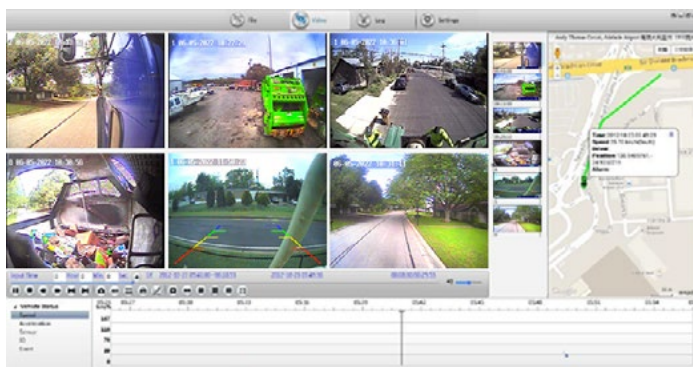

Capture every angle around your vehicle in high definition video (up to 1080p) – reduce risk and improve customer service

Gain Increased Coverage

The 9-inch touchscreen display can view and record footage from up to six cameras. The monitor features a split screen to view multiple cameras at once

Benefit from Comprehensive Insight

A GPS receiver records vehicle location and speed for greater video footage insight

Access Sizable Storage

Supports 2 SD Cards of up to 256GB each for a total of 512GB

SFV9-HD: 6-Channel Monitor/DVR Combo

The media player provides captured video, map location, associated telemetry and playback functionalities.

*Above graphic for example purposes only.

DVR Monitor Parameter	Description
SYSTEM	<p>Main Processor RV1126</p> <p>Operating System Embedded Linux OS</p> <p>Operating Language Chinese, English (default), French, Russian</p> <p>Operating Interface Touch screen</p> <p>Password Security User password/Admin password</p>
AUDIO** & VIDEO	<p>Image Resolution (Recorded Video) 720P / 1080P</p> <p>Camera Configurations <ul style="list-style-type: none"> Up to 6 (six) 720P AHD video inputs -OR- A mix of up to 2 (two) 720P AHD and up to 4 (four) 1080P AHD video inputs </p> <p>Frame Rate <ul style="list-style-type: none"> Up to 30 FPS for 720P Up to 25 FPS for 1080P </p> <p>Audio Compression G.711U</p> <p>Audio Recording Audio and video synchronized recording</p>
INTERFACE	<p>Camera Inputs 6 GX12 4-pin socket connectors</p> <p>Storage <ul style="list-style-type: none"> Up to 2 SDXC Class 10 SD card (maximum capacity 256GB each) 2 keys are included for the SD card door lock </p> <p>USB Interface 1 USB 2.0 (support U disk/download); USB Type A connector</p> <p>Ignition Input 1 ACC signal</p>