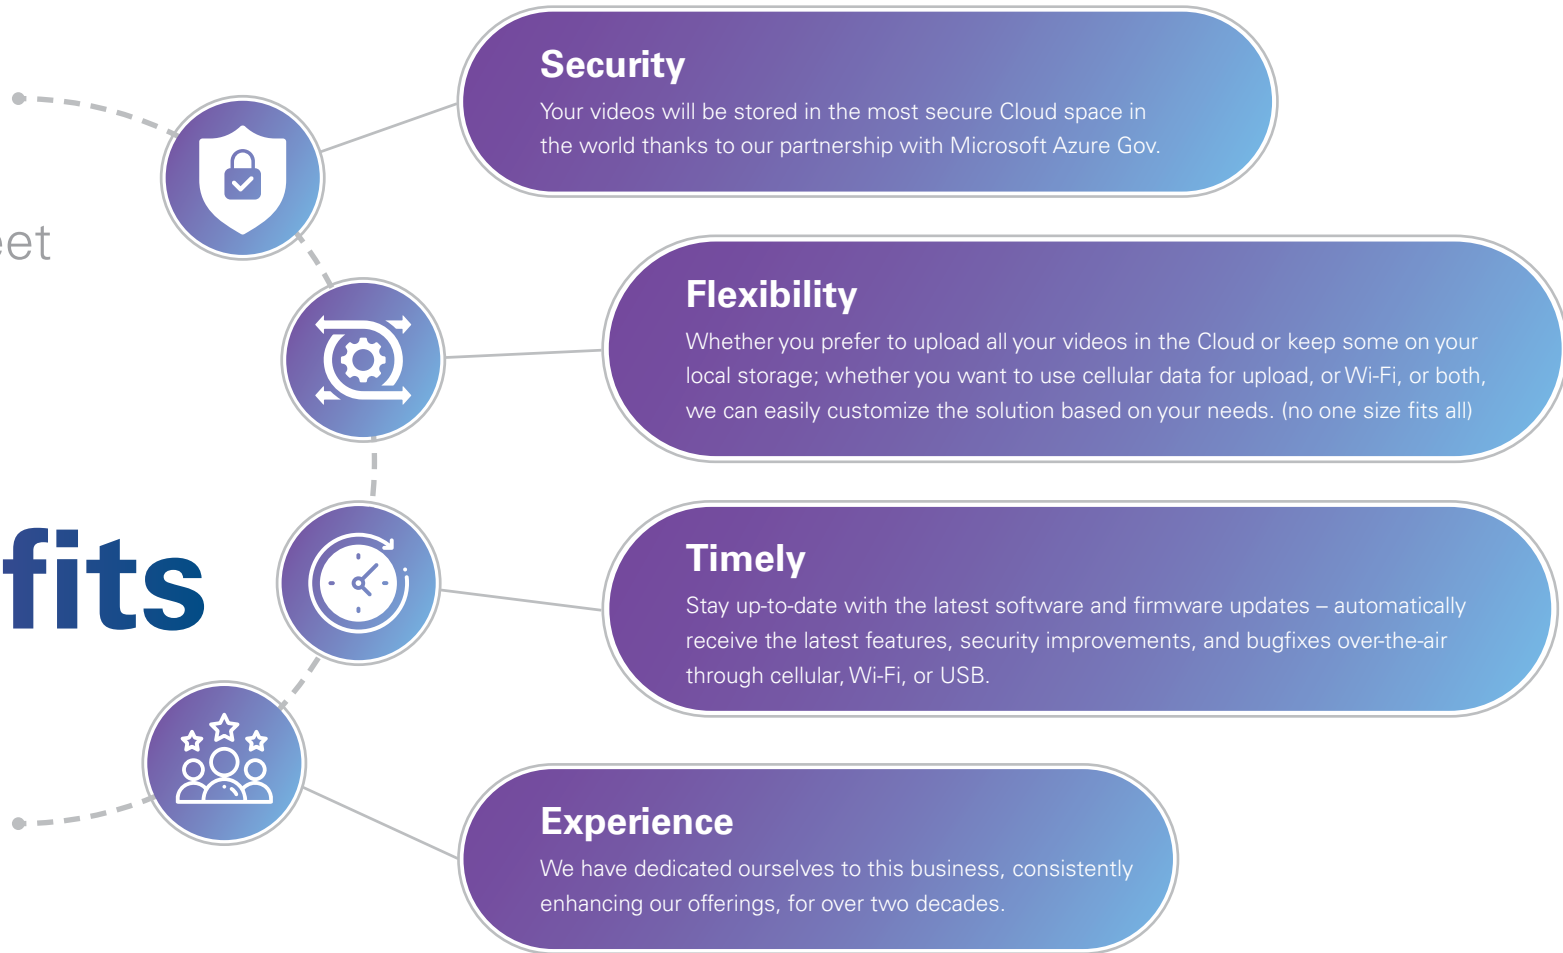

Introducing SAFE FLEET NEXUS VIDEO MANAGEMENT

Safe Fleet Nexus Video Management enables fleets to manage their evidence in the Cloud.

- Upload and save your videos to Cloud Storage (via cellular data or Wi-Fi)
- Access your videos from **anywhere** on any device
- Be **independent** from your local network

Gain the advantage of having your data secured by industry best practices through our partnership with Microsoft Azure Government:

- Originally designed for US Government, including the Department of Defense and the FBI
- Includes Criminal Justice Information Standards (CJIS) for handling evidence
- Verified by third-party auditors (SOC 2 Type 2 and ISO 27001)

What Safe Fleet Nexus Video Management Brings to You

Benefits

Cloud Computing Also Delivers...

Lower Operating Costs

Cloud solutions can save money by consolidating IT resources, reducing system downtime, and simplifying budgets.