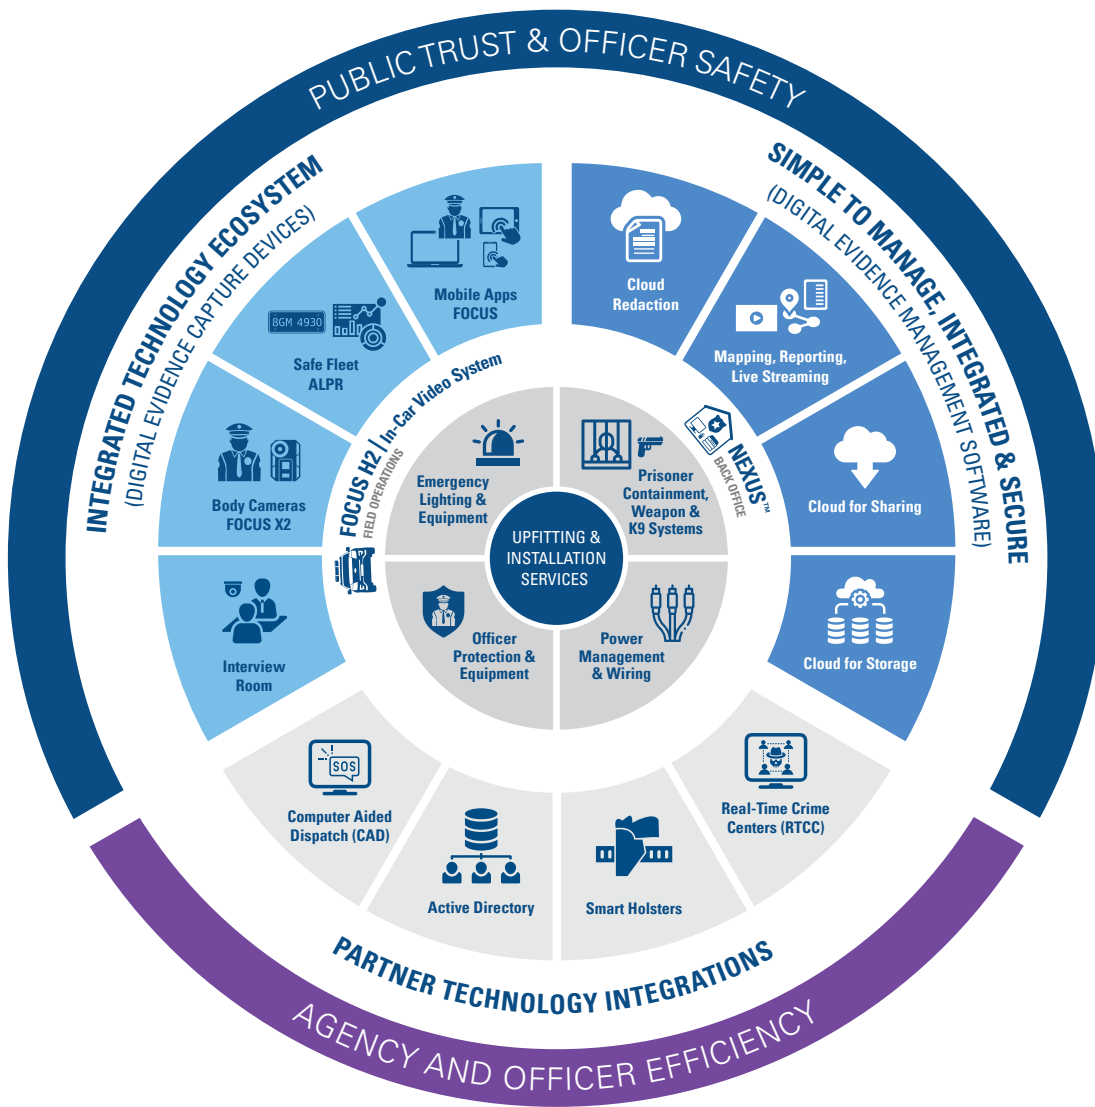

Digital Evidence Ecosystem

Integrated Platform Technology for Law Enforcement

Safe Fleet Law Enforcement is changing how police departments and public safety agencies capture and manage video and other evidence. We help police departments improve officer safety and efficiency, and maintain public trust, via our ecosystem of FOCUS digital evidence capture and NEXUS digital evidence management products.

PUBLIC TRUST

Public calls for greater transparency by police agencies is driving the need for more and better evidence capture during police events. Body cameras and enhanced police car video are two examples of products that are being deployed to address the need for greater transparency.

OFFICER SAFETY

With greater public awareness of police events, there has become a greater chance of negative public attitudes emerging, placing officer safety at a greater risk than in the past. Alerting systems, wearable devices, and smartphones are three examples of products that are being evaluated or deployed as tools to enhance officer safety.

AGENCY AND OFFICER EFFICIENCY

Today's police agencies, and their officers, have many responsibilities they must complete every day. From ensuring that body cameras are recording to making sure they are engaging the public in a positive way, these responsibilities leave little time for dealing with complex, long processes for managing their police technology tools.