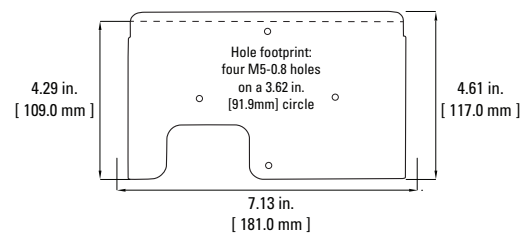

1076-7inch-Monitor-SS-TR-103019

Copyright ©2019 Safe Fleet and its subsidiaries. All rights reserved. No part of this publication may be reproduced by any means without written permission from Safe Fleet. The information in this publication is believed to be accurate. However, Safe Fleet does not make any representation or warranty to that effect and does not assume responsibility for any consequences resulting from use of such information. Revisions or new editions of the publication may be issued (or not issued) in our discretion to incorporate such changes.

1.877.630.7366
safefleet.net

SAFE FLEET
Driving Safety Forward™