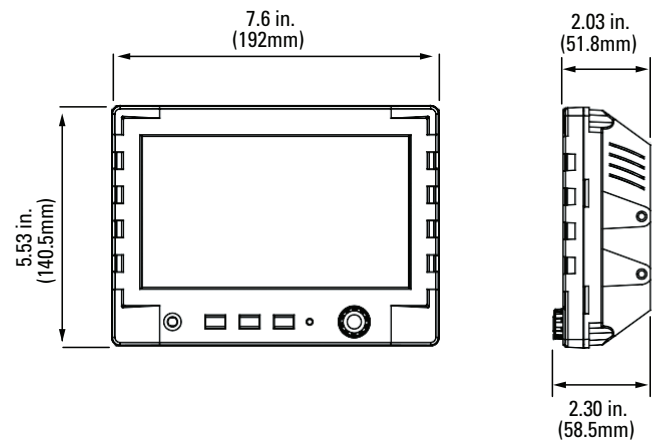

7" Mobile LCD Monitor

Increase driver awareness and passenger safety

Specifications	
Pixel configuration	0.107 x 0.370
Viewing angle	UP:40 / Down:60 / Left:60 / Right:60
Power source	DC9.6V ~DC32V
Resolution	1440 (W) x 234 (H)
Contrast ratio	300:01:00
Active area	154.08(H) x 86.58(V)
Brightness	450 cd/m2
Screen size	7 inch (diagonal)
Channel display	Single/Dual/Triple/Quad
Power Outputs	
Power output for each camera	DC12V (350mA Max)
Connector	Molex
Composite Video Inputs	
Input signal	1Vpp
Impedance	75 Ohms
Connector	BNC
Dimensions	
Dimension (WxHxD)	192 x 140.5 x 51.8mm
Weight	N.W./G.W.: 2kg/2.28kg
Environmental	
Operating temperature	-10°C~70°C (14°F ~ 158°F)
Storage temperature	-30°C~80°C (-22°F ~ 176°F)
Humidity	20-80%

Ordering Information

MVQ-MISC-MON7 * 7" LCD Monitor

*Mounting bracket not included

Mounting Bracket